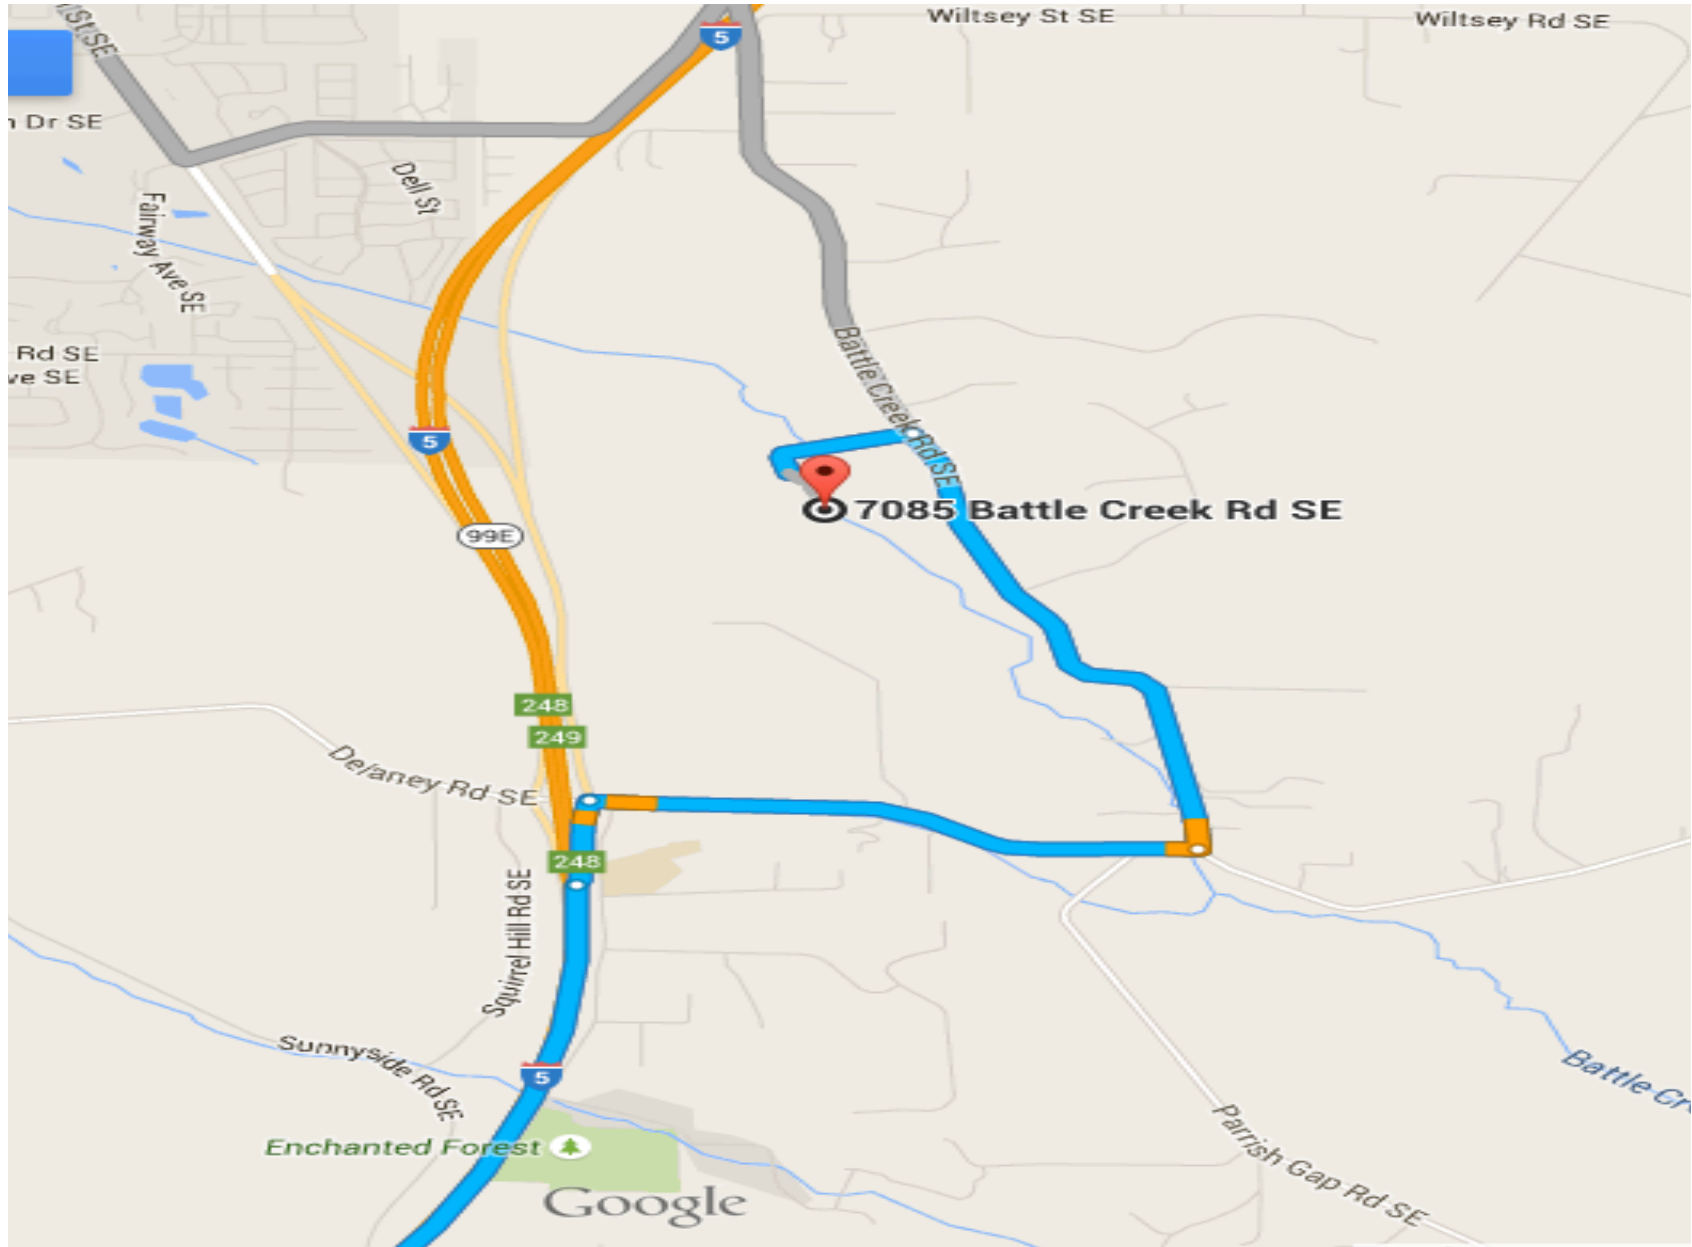

Directions from Eugene, OR

7085 Battle Creek Rd SE Salem, OR 97317

- 1. Merge onto I-105 E/OR-126 E toward I-5/Springfield/Portland. 1.6 mi**
- 2. Merge onto I-5 N/Pacific Hwy 1 N via EXIT 4B on the left toward Portland. 54.4 mi**
- 3. Take EXIT 248 toward Sunnyside/Turner. 0.2 mi**
- 4. Turn right onto Delaney Rd SE. 0.8 mi**
- 5. Turn left onto Battle Creek Rd SE.0.9 mi**
- 6. 7085 BATTLE CREEK RD SE is on the left.**