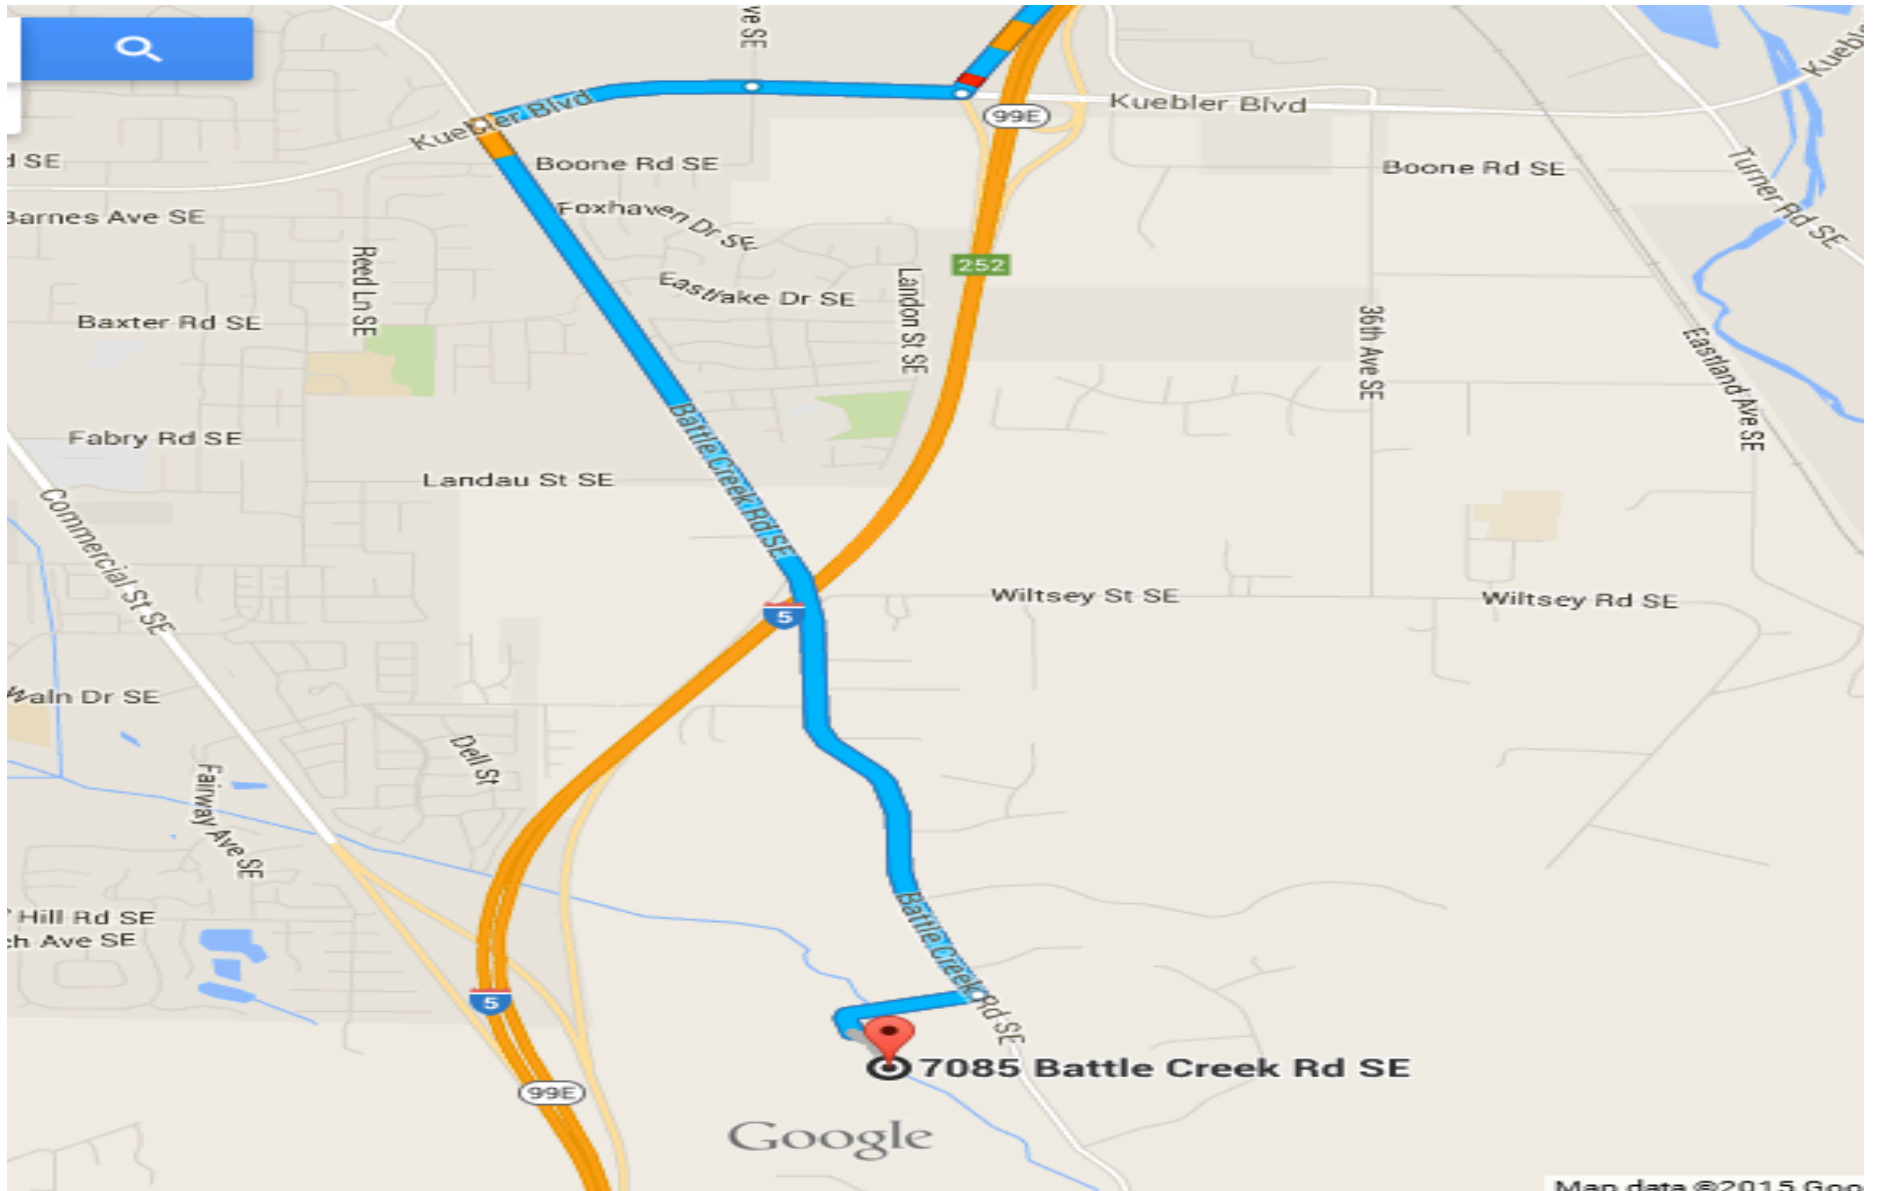

Directions from Portland

7085 Battle Creek Rd. SE Salem, OR 97317

1. Merge onto I-405 S toward I-5/I-84. 1.2 mi

2. Stay straight to go onto I-5 S/Pacific Hwy 1 S. 47.5 mi

3. Take the Kuebler Blvd exit, EXIT 252. 0.5 mi

4. Turn right onto Kuebler Blvd SE.

If you reach I-5 S you've gone about 0.4 miles too far 0.6 mi

5. Turn left onto Battle Creek Rd SE.

Battle Creek Rd SE is 0.3 miles past 27th Ave SE

If you reach Stroh Ln SE you've gone about 0.5 miles too far

6. 7085 BATTLE CREEK RD SE is on the right.

Your destination is 0.2 miles past Battle Creek Hollow Ln SE

If you reach Deer Lake Ct SE you've gone about 0.2 miles too far